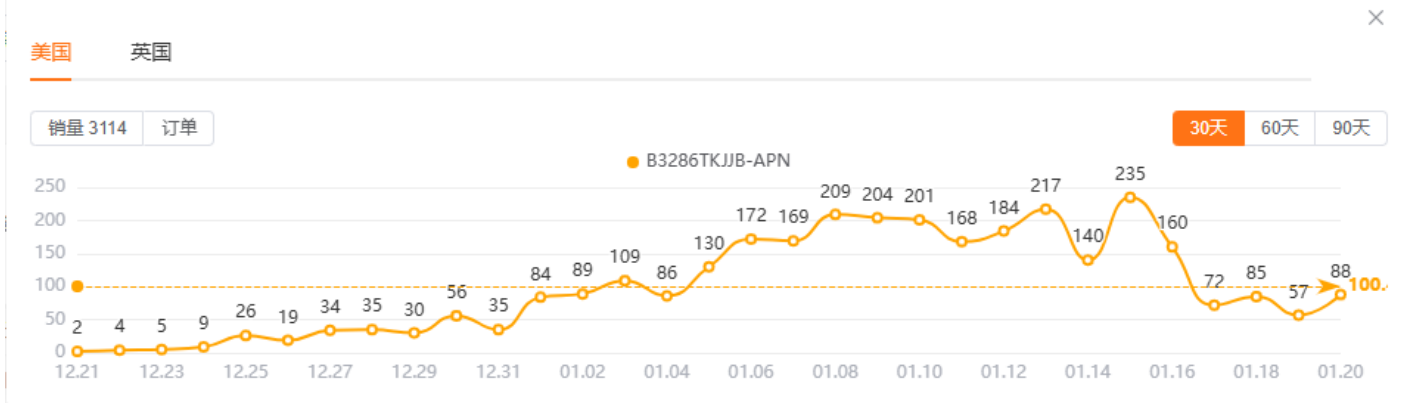

6.1 ☐ ☐ ☐ ☐ ☐ ☐

图片 名称/SKU 报表 发货需求量

销量报表

情人节 红